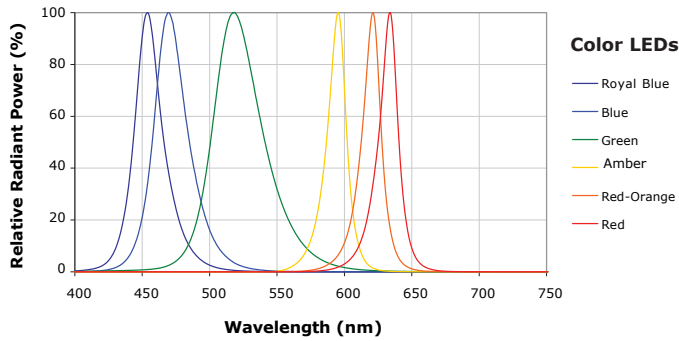

PHOTOMETRICS