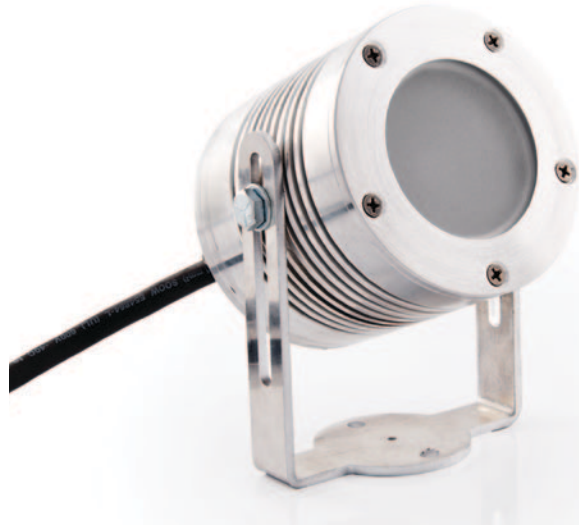

**KEY FEATURES**

- Robust construction suitable for outdoor applications
- DMX Programming available
- Thermally managed for maximum longevity
- Adjustable mounting bracket
- Operation and environmental benefits of LED technology
- Lifespan up to 100 000 hours typical

**MODEL NUMBER SELECTOR** Example: CANLED-RGB-W-ALU

MODEL	COLOR	OPTIC	FINISH
CANLED	RGB		
	RGB- Color Changing	W -Wide WF -Wide Frosted	ALU-Aluminium CUS -Custom <i>See pg2 for custom finishes</i>

**TECHNICAL SPECIFICATIONS / MAXIMUM RATINGS**

HOUSING	Aluminum
MOUNTING	Aluminum Yoke
VOLTAGE MAXIMUM	36 VDC
POWER	12 Watts Maximum
CURRENT	3 Channels @ 0.350 mA each
CONNECTIONS	6 ft Flying Multi conductor Lead
TEMPERATURE RANGE	-40°C – +85°C
TYPICAL CASE TEMPERATURE	~15°C Above Ambient Temperature
CERTIFICATIONS	Certified To CSA 22.2 No. 250.0 , Conforms To UL 1598 Standard
INGRESS PROTECTION	IP66
WAVELENGTH COLOR	CW: 6500K   WW: 3500K
LUMENS	420
WEIGHT	2.5 LB   1.13 KG