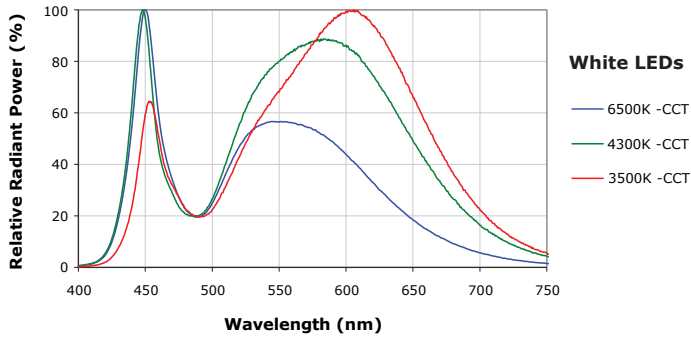

PHOTOMETRICS