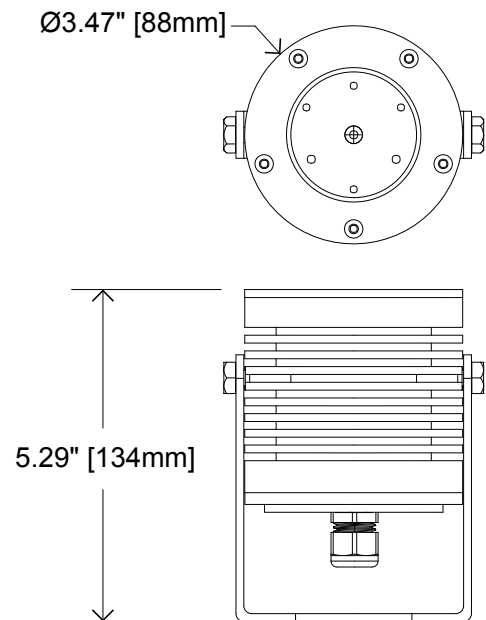

DIMENSIONS